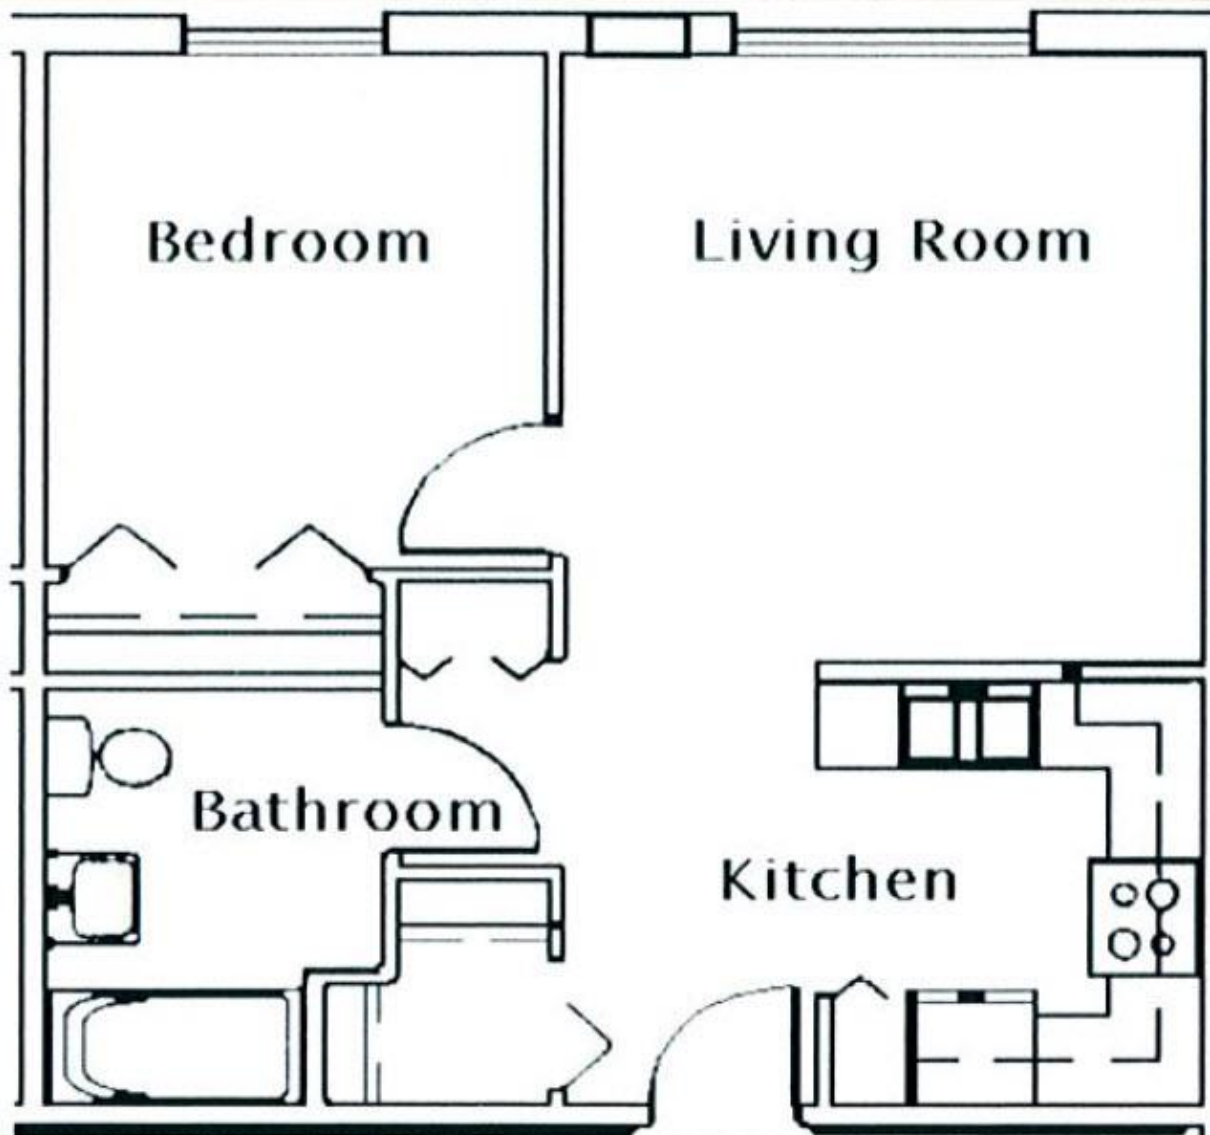

## Typical AHEPA Apartment Unit

*One Bedroom, Approximately 540 Sq. Ft.  
Mobility Accessible Units Available*