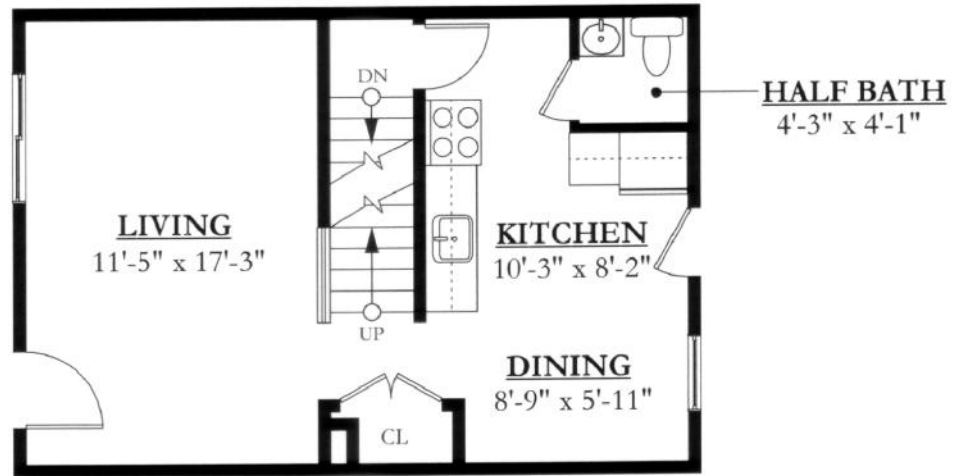

Two Bedroom Townhouse

867 Square Feet
with 389 Sq. Ft. Basement

Second Floor

First Floor

Basement

Typical
Dimensioned
Floor Plan*

*All dimensions are approximate.