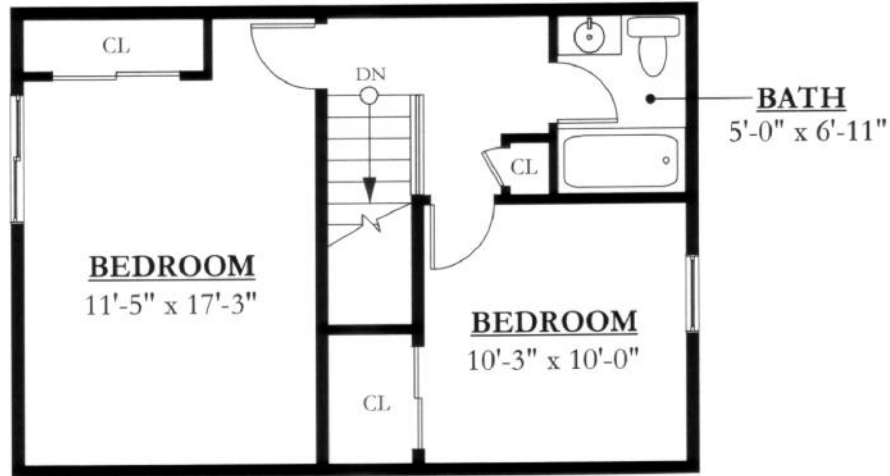

Two Bedroom Townhouse

867 Square Feet
with 389 Sq. Ft. Basement

Second Floor

First Floor

Basement

Typical
Dimensioned
Floor Plan*

*All dimensions are approximate.