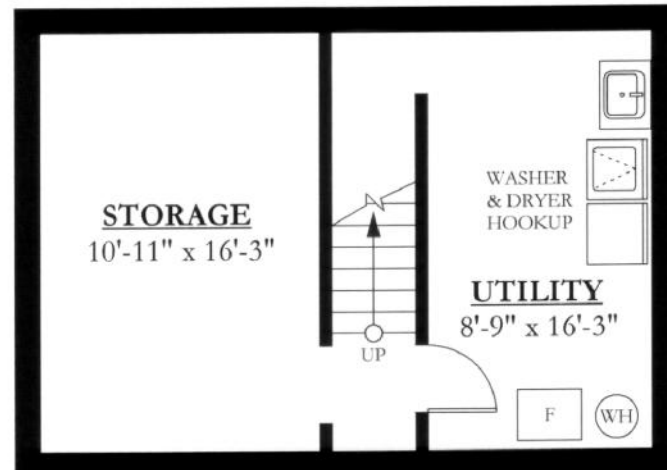

Two Bedroom Townhouse

867 Square Feet
with 389 Sq. Ft. Basement

Second Floor

First Floor

Basement

Typical
Dimensioned
Floor Plan*

*All dimensions are approximate.