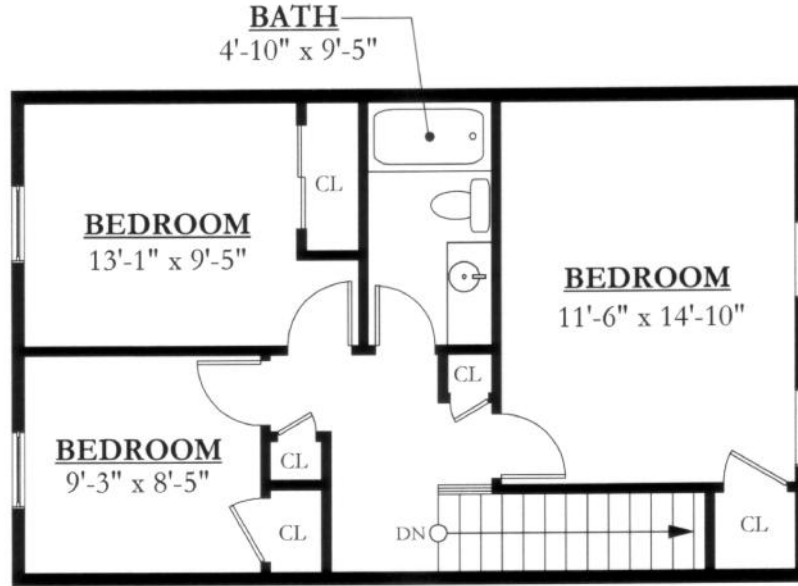

## Three Bedroom Townhouse

971 Square Feet  
with 412 Sq. Ft. Basement

Second Floor

First Floor

Basement

Typical  
Dimensioned  
Floor Plan\*

\*All dimensions are approximate.