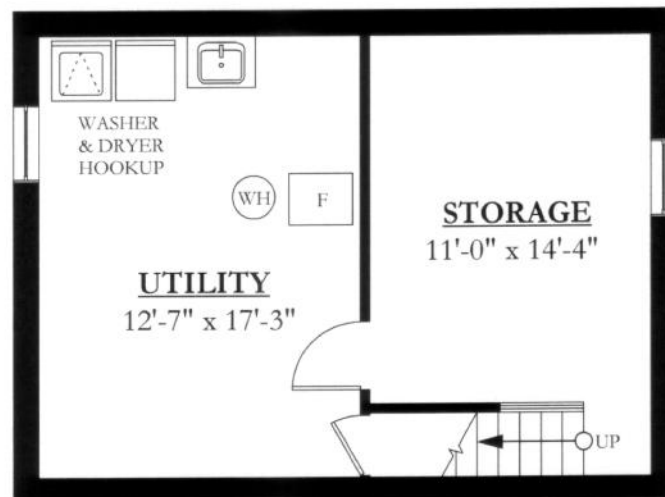

## Three Bedroom Townhouse

971 Square Feet  
with 412 Sq. Ft. Basement

Second Floor

First Floor

Basement

Typical  
Dimensioned  
Floor Plan\*

\*All dimensions are approximate.