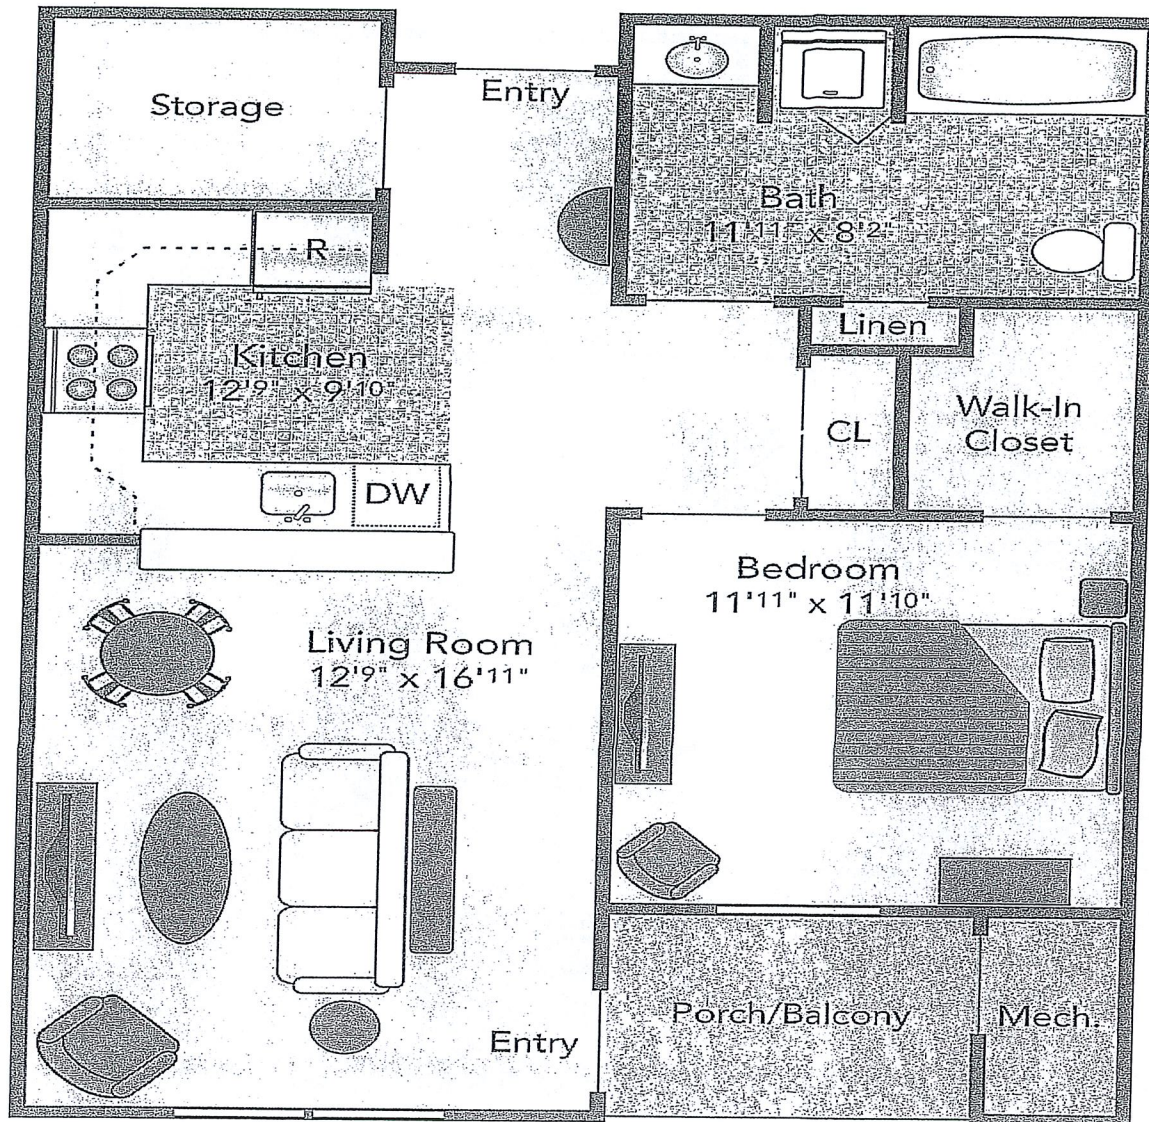

One Bedroom Layout

Rent and Resident Qualifications

Monthly rent ranges from:

One Bedroom
\$750 - \$1,000

All utilities will be included in the rent!

Income limits apply.

Two Bedroom Layout

Monthly rent ranges from: