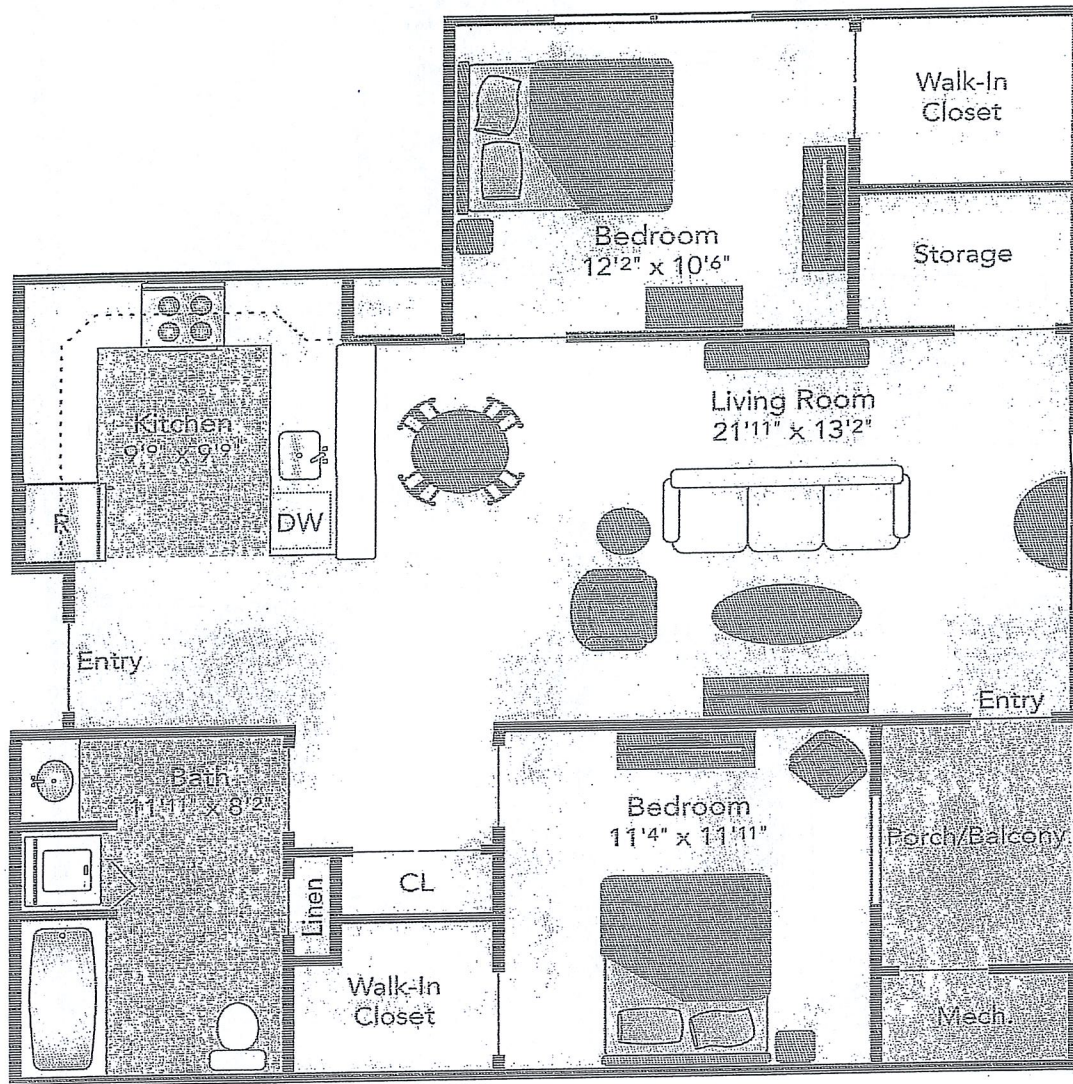

One Bedroom Layout

Rent and Resident Qualifications

Monthly rent ranges from:

One Bedroom
\$750 - \$1,000

All utilities will be included in the rent!

Income limits apply.

Two Bedroom Layout

Monthly rent ranges from: