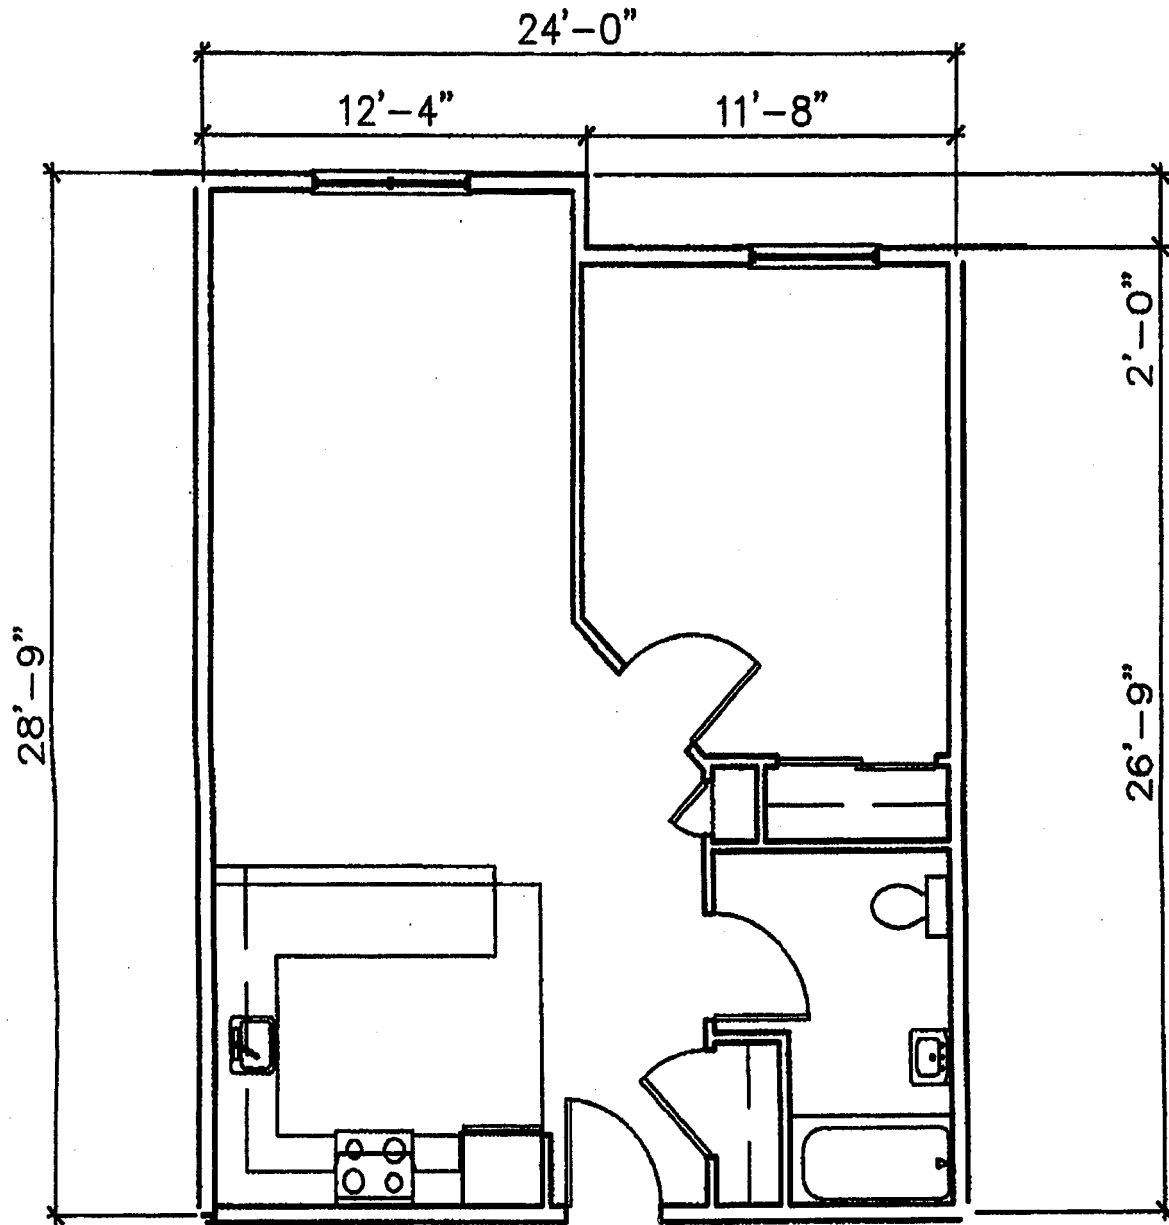

ADA RIDGE COURT 1BD FLOOR PLAN (PER UNIT)

670 Square Feet

2 UNIT PLAN
SCALE: 1/4" = 1'-0"

Rent Includes:

- ✓ Heat
- ✓ Hot Water
- ✓ Central Air (Phase II Only; (Resident pays RG&E to run motor for central air)
- ✓ Indoor Garbage Disposal
- ✓ Extermination Services