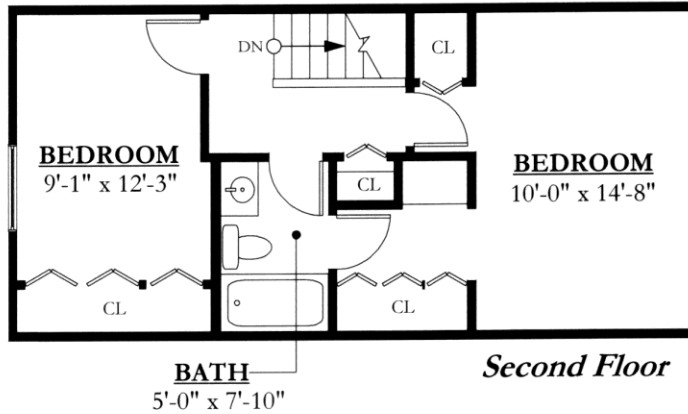

NEWPORT HIGHLANDS

Two Bedroom Townhouse

960 Square Feet
with 413 Sq. Ft. Basement

*Typical
Dimensioned
Floor Plan**

**All dimensions are approximate.*

NEWPORT HIGHLANDS

Two Bedroom Townhouse

960 Square Feet
with Garage & Basement

*Typical
Dimensioned
Floor Plan**

**All dimensions are approximate.*