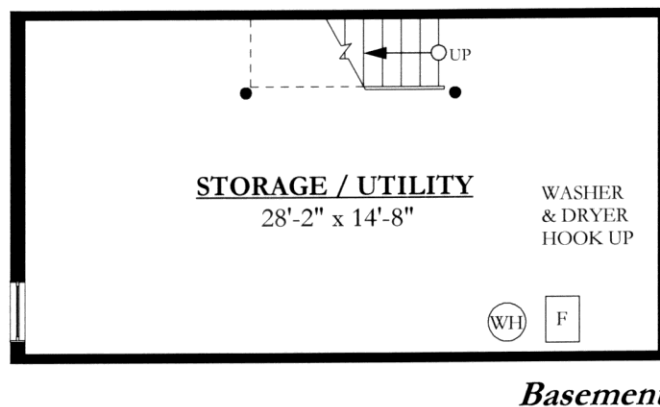

NEWPORT HIGHLANDS

Two Bedroom Townhouse

960 Square Feet
with 413 Sq. Ft. Basement

*Typical
Dimensioned
Floor Plan**

**All dimensions are approximate.*

NEWPORT HIGHLANDS

Two Bedroom Townhouse

960 Square Feet
with Garage & Basement

*Typical
Dimensioned
Floor Plan**

**All dimensions are approximate.*