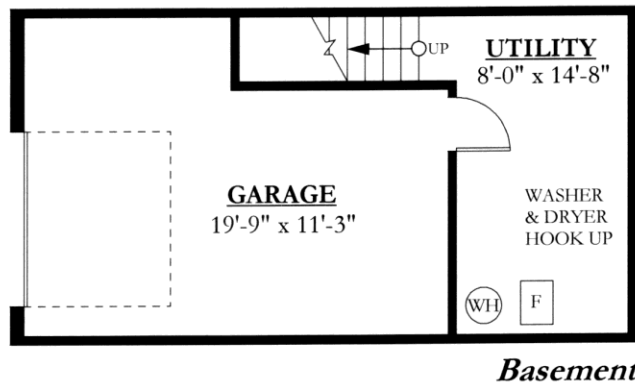

NEWPORT HIGHLANDS

Two Bedroom Townhouse

960 Square Feet
with 413 Sq. Ft. Basement

*Typical
Dimensioned
Floor Plan**

**All dimensions are approximate.*

NEWPORT HIGHLANDS

Two Bedroom Townhouse

960 Square Feet
with Garage & Basement

*Typical
Dimensioned
Floor Plan**

**All dimensions are approximate.*