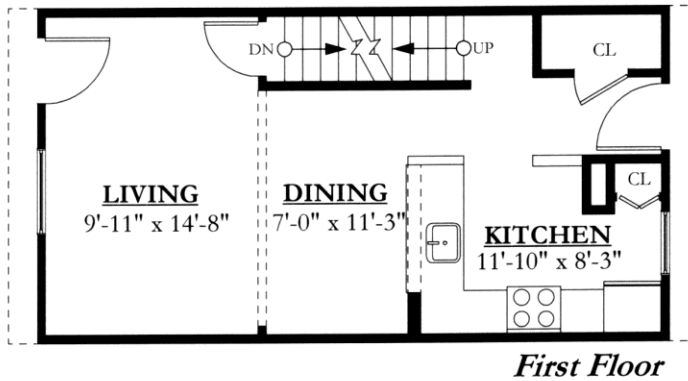

NEWPORT HIGHLANDS

Two Bedroom Townhouse

960 Square Feet
with 413 Sq. Ft. Basement

*Typical
Dimensioned
Floor Plan**

**All dimensions are approximate.*

NEWPORT HIGHLANDS

Two Bedroom Townhouse

960 Square Feet
with Garage & Basement

*Typical
Dimensioned
Floor Plan**

**All dimensions are approximate.*