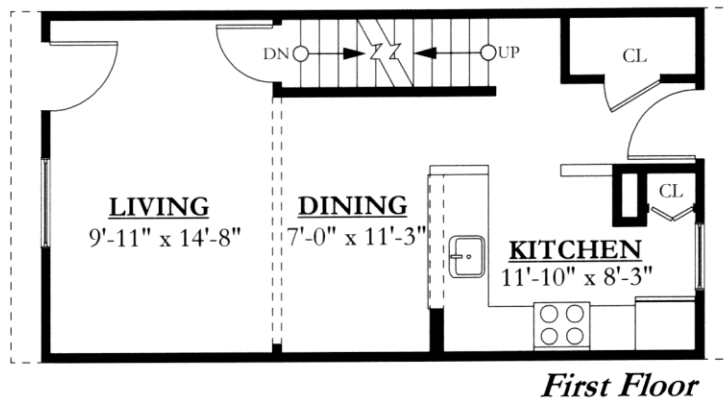

NEWPORT HIGHLANDS

Two Bedroom Townhouse

960 Square Feet
with 413 Sq. Ft. Basement

*Typical
Dimensioned
Floor Plan**

**All dimensions are approximate.*

NEWPORT HIGHLANDS

Two Bedroom Townhouse

960 Square Feet
with Garage & Basement

*Typical
Dimensioned
Floor Plan**

**All dimensions are approximate.*