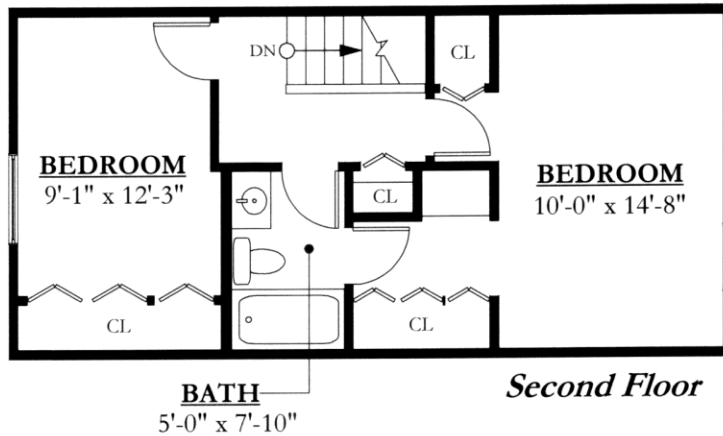

NEWPORT HIGHLANDS

Two Bedroom Townhouse

960 Square Feet
with 413 Sq. Ft. Basement

*Typical
Dimensioned
Floor Plan**

**All dimensions are approximate.*

NEWPORT HIGHLANDS

Two Bedroom Townhouse

960 Square Feet
with Garage & Basement

*Typical
Dimensioned
Floor Plan**

**All dimensions are approximate.*