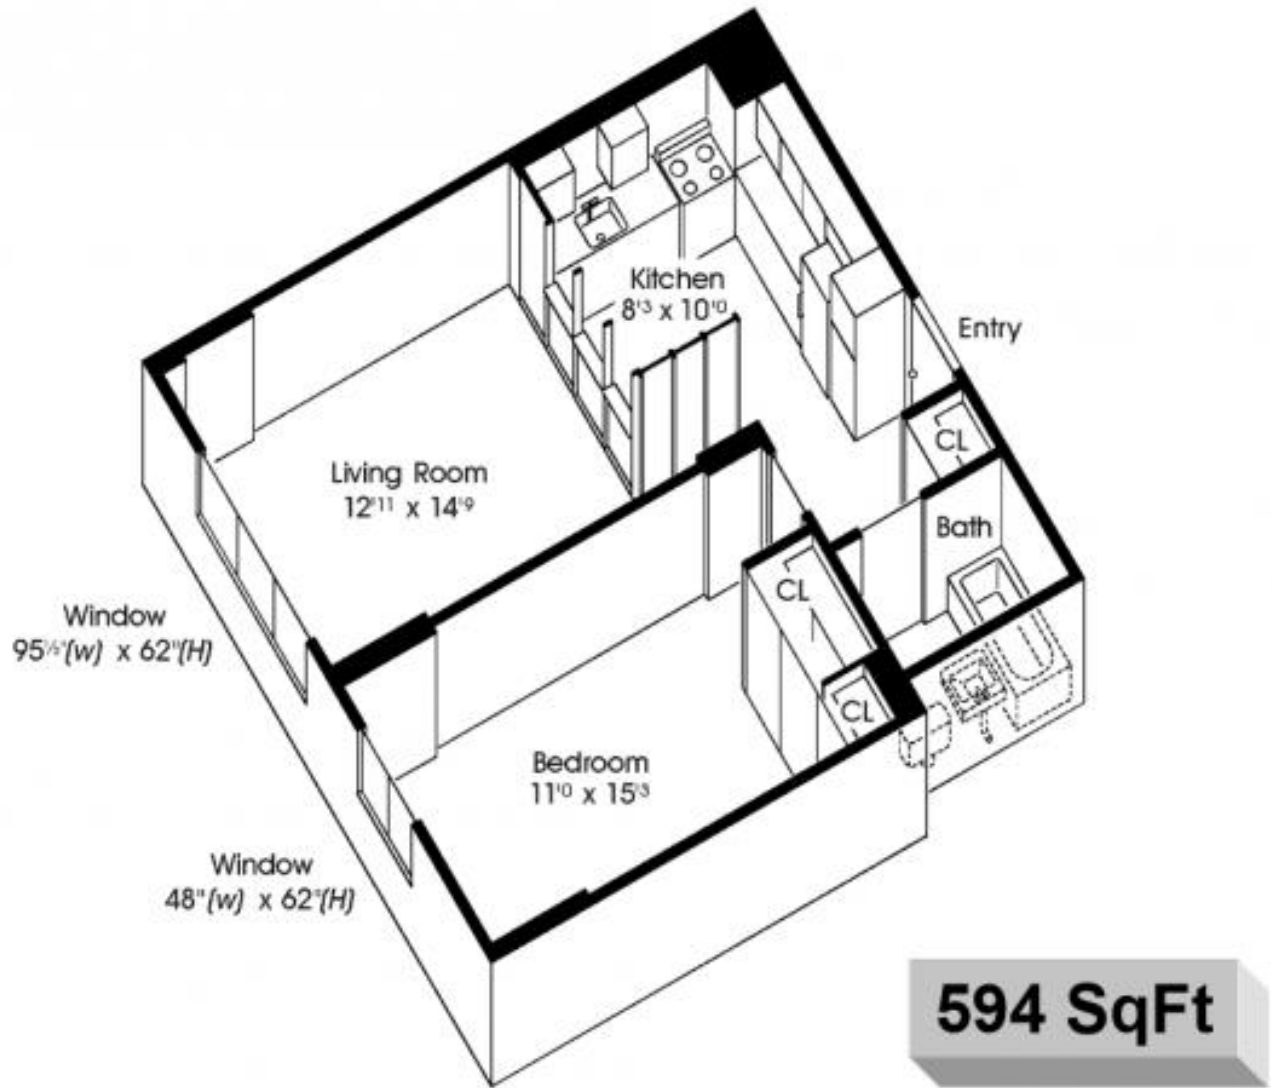

Seneca Towers Floorplans

Studio Apartment

# One Bedroom Apartment

# One Bedroom Deluxe Apartment

**882 SqFt**