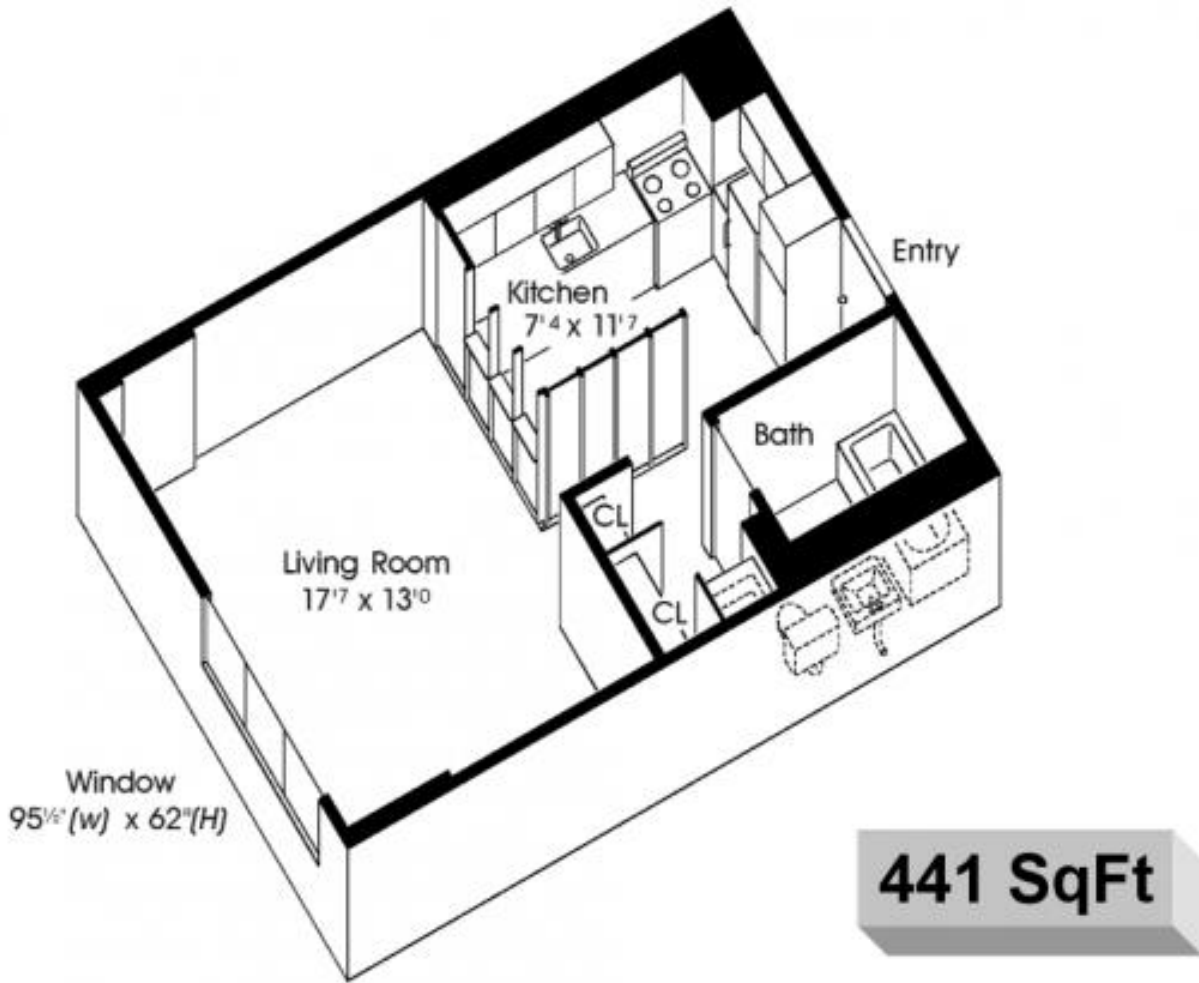

Seneca Towers Floorplans

Studio Apartment

# One Bedroom Apartment

# One Bedroom Deluxe Apartment

**882 SqFt**